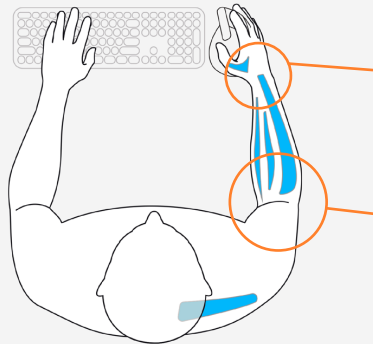

In fact, research shows that:

Office workers suffering from wrist pain experience a **15% loss in productivity**.²

15% of computer users report feeling pain or discomfort in the upper limbs, on a daily basis.³

THE PROMISE OF THE ERGO SERIES

The Logitech family of ergonomic products is designed to promote better posture, reduce muscle strain, and increase comfort – leading to a greater sense of wellness. Scientifically tested by ergonomists, Logitech's Ergo Series is a game changer for heavy computer users and crafted to help cultivate a healthier, happier workplace.